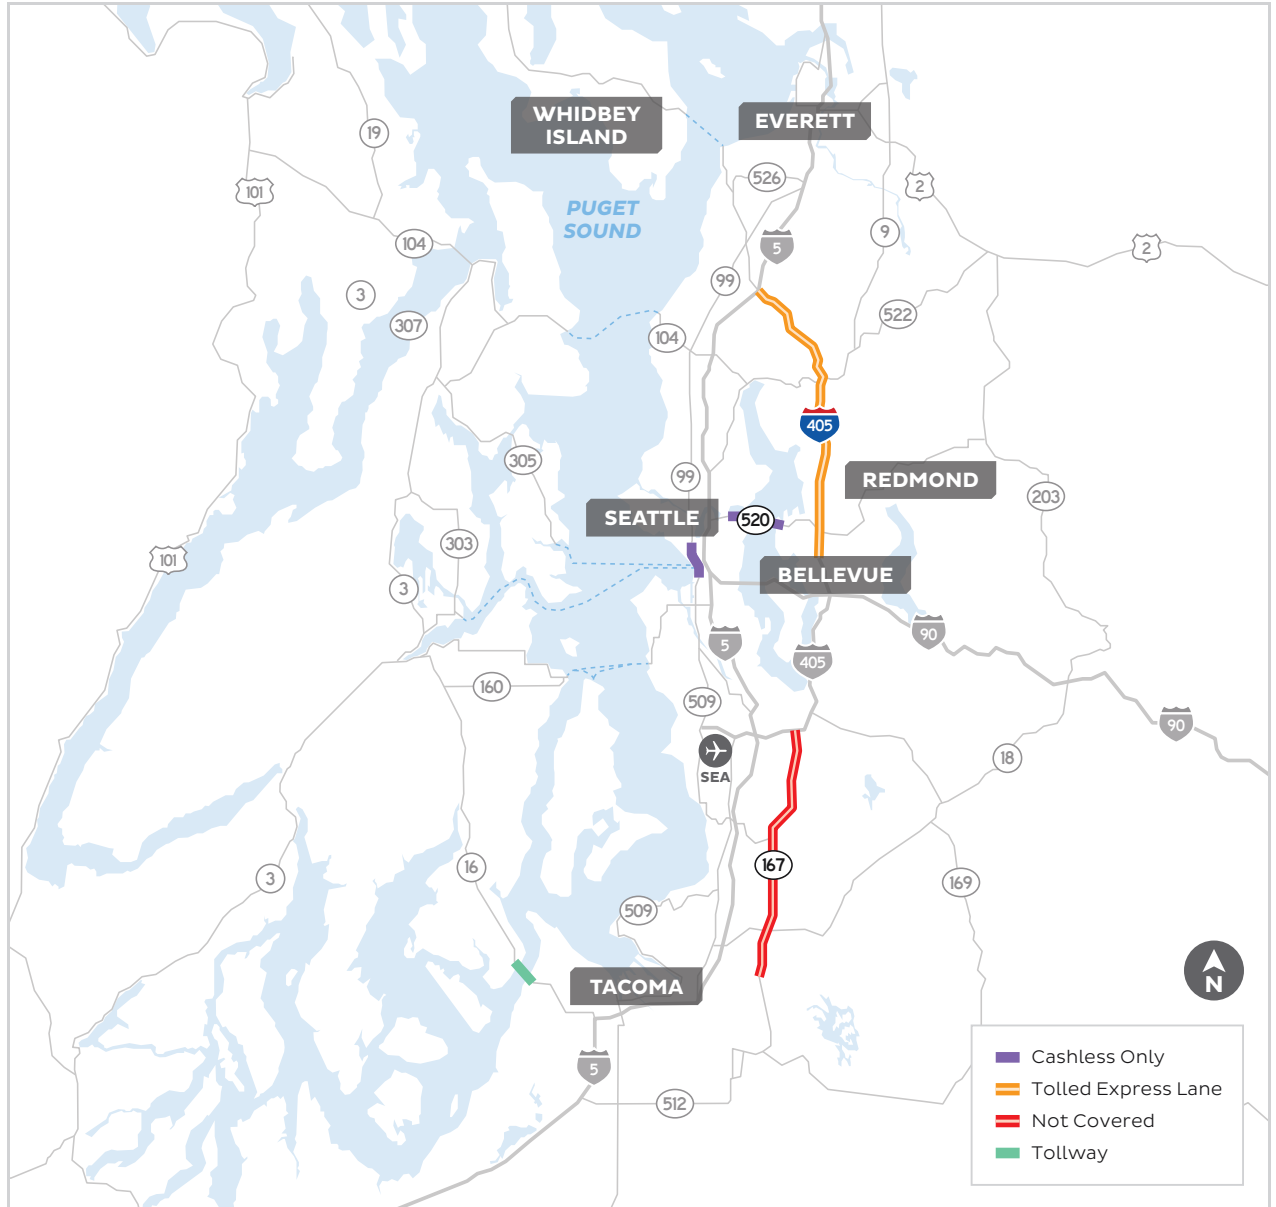

SEATTLE-TACOMA AREA TOLLWAYS

Drive in cashless toll lanes where you see this sign.

I-405 - Express Lanes*

SR 99 Tunnel*

SR 167 - HOT Lanes*

SR 520 Bridge*

Tacoma Narrows Bridge (SR 16)

*Cash or credit card payments are not accepted on these tollways and bridges.

PlatePass coverage is not available on the SR 167 High Occupancy Tolling lanes.